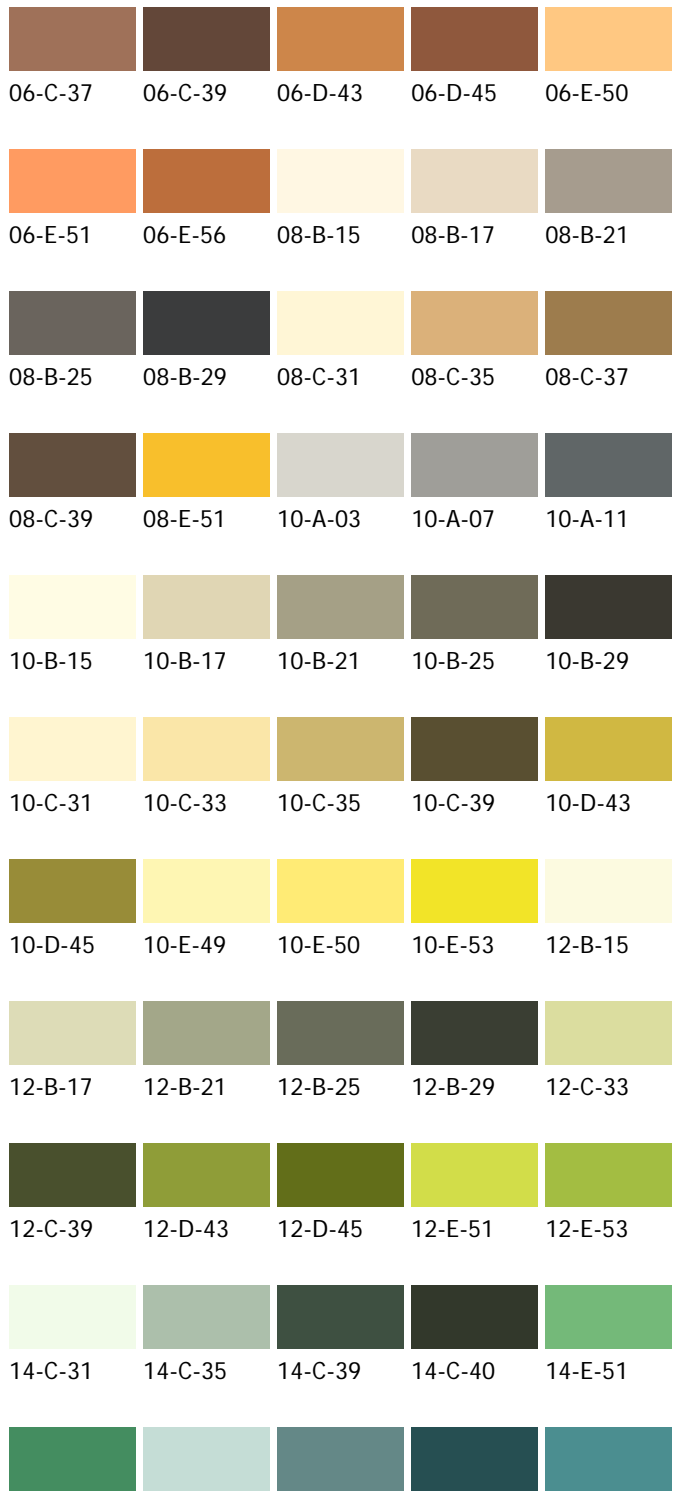

RAL and BS British standard paint spraying colour chart

These paint colours are only for guidance and may not be an exact match

These are the most common colours used for powder coating and industrial spraying and available in 4 gloss levels.

Full gloss-semi gloss-egg shell-matt

BS 381C Colours

RAL Colours

BS 4800 Colours

14-E-53 16-C-33 16-C-37 16-D-45 16-E-53

18-B-17 18-B-21 18-B-25 18-B-29 18-C-31

18-C-35 18-C-39 18-D-43 18-E-49 18-E-50

18-E-51 18-E-53 20-C-33 20-C-37 20-C-40

20-D-45 20-E-51 22-B-15 22-B-17 22-C-37

22-D-45 24-C-33 24-C-39 00-E-53 00-E-55