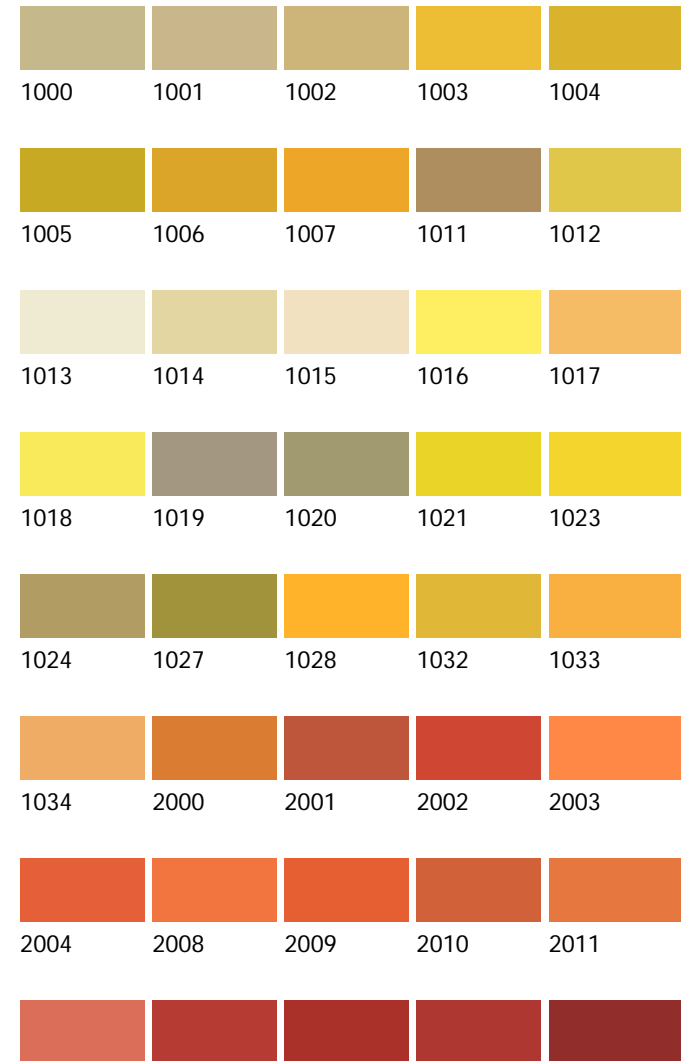

RAL and BS British standard paint spraying colour chart

These paint colours are only for guidance and may not be an exact match

These are the most common colours used for powder coating and industrial spraying and available in 4 gloss levels.

Full gloss-semi gloss-egg shell-matt

BS 381C Colours

RAL Colours

BS 4800 Colours

14-E-53 16-C-33 16-C-37 16-D-45 16-E-53

18-B-17 18-B-21 18-B-25 18-B-29 18-C-31

18-C-35 18-C-39 18-D-43 18-E-49 18-E-50

18-E-51 18-E-53 20-C-33 20-C-37 20-C-40

20-D-45 20-E-51 22-B-15 22-B-17 22-C-37

22-D-45 24-C-33 24-C-39 00-E-53 00-E-55