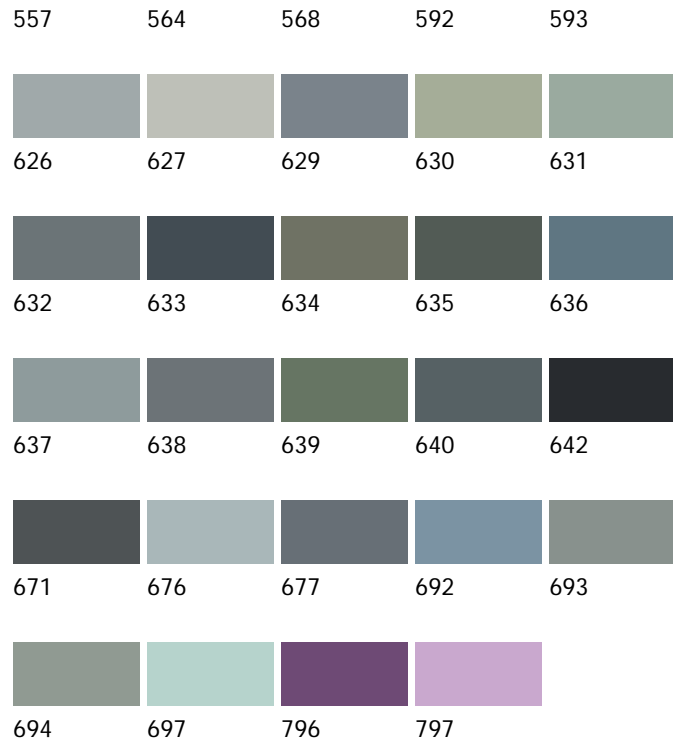

RAL and BS British standard paint spraying colour chart

These paint colours are only for guidance and may not be an exact match

These are the most common colours used for powder coating and industrial spraying and available in 4 gloss levels.

Full gloss-semi gloss-egg shell-matt

BS 381C Colours

RAL Colours

BS 4800 Colours

14-E-53 16-C-33 16-C-37 16-D-45 16-E-53

18-B-17 18-B-21 18-B-25 18-B-29 18-C-31

18-C-35 18-C-39 18-D-43 18-E-49 18-E-50

18-E-51 18-E-53 20-C-33 20-C-37 20-C-40

20-D-45 20-E-51 22-B-15 22-B-17 22-C-37

22-D-45 24-C-33 24-C-39 00-E-53 00-E-55