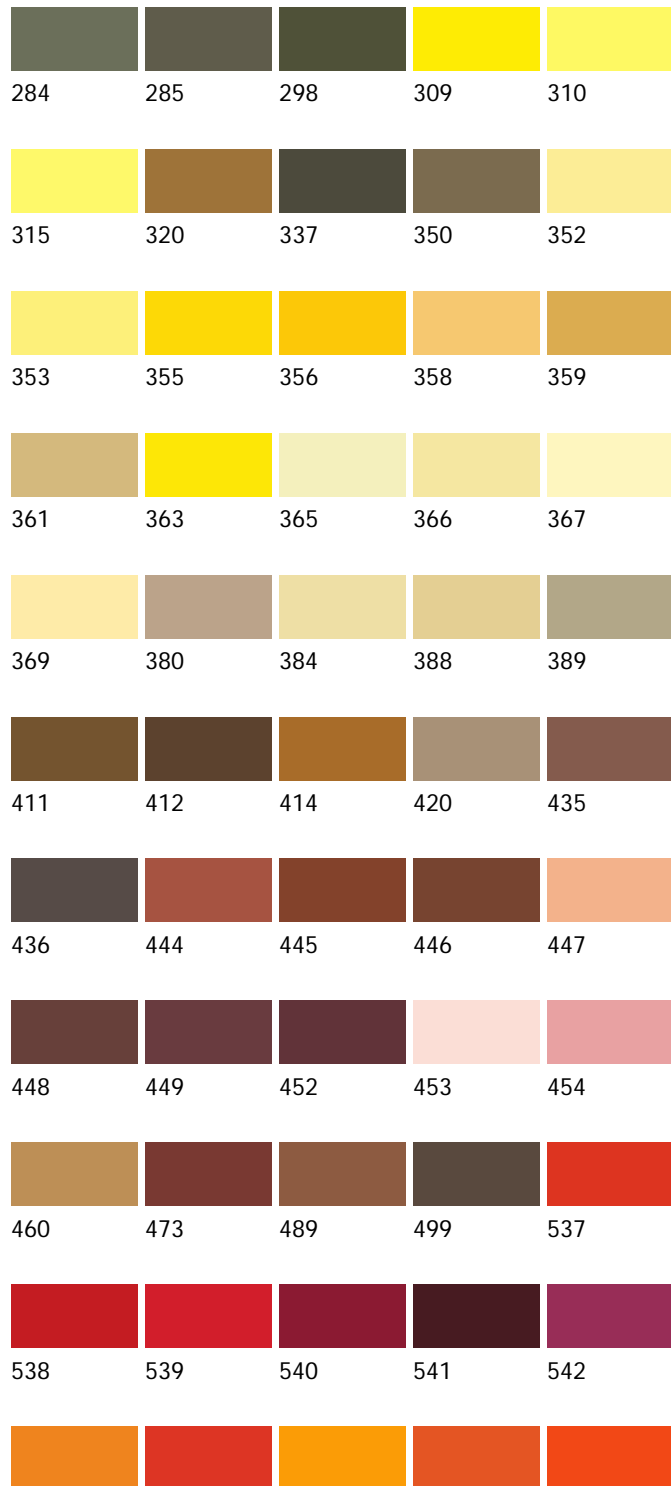

RAL and BS British standard paint spraying colour chart

These paint colours are only for guidance and may not be an exact match

These are the most common colours used for powder coating and industrial spraying and available in 4 gloss levels.

Full gloss-semi gloss-egg shell-matt

BS 381C Colours

RAL Colours

BS 4800 Colours

14-E-53 16-C-33 16-C-37 16-D-45 16-E-53

18-B-17 18-B-21 18-B-25 18-B-29 18-C-31

18-C-35 18-C-39 18-D-43 18-E-49 18-E-50

18-E-51 18-E-53 20-C-33 20-C-37 20-C-40

20-D-45 20-E-51 22-B-15 22-B-17 22-C-37

22-D-45 24-C-33 24-C-39 00-E-53 00-E-55