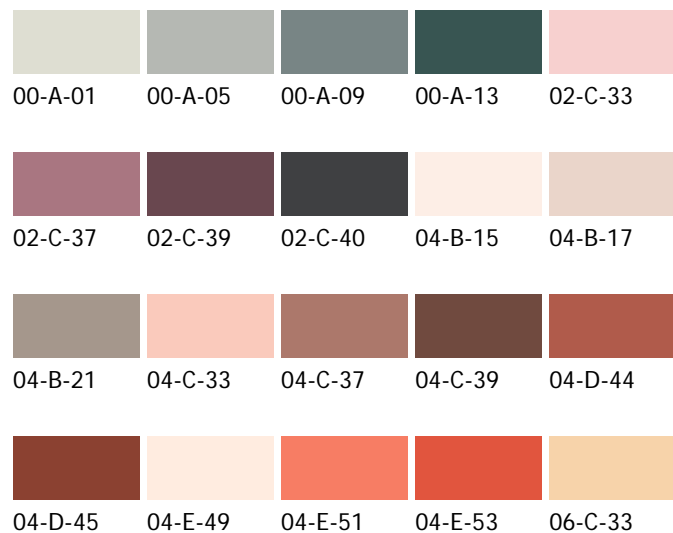

RAL and BS British standard paint spraying colour chart

These paint colours are only for guidance and may not be an exact match

These are the most common colours used for powder coating and industrial spraying and available in 4 gloss levels.

Full gloss-semi gloss-egg shell-matt

BS 381C Colours

RAL Colours

BS 4800 Colours

14-E-53 16-C-33 16-C-37 16-D-45 16-E-53

18-B-17 18-B-21 18-B-25 18-B-29 18-C-31

18-C-35 18-C-39 18-D-43 18-E-49 18-E-50

18-E-51 18-E-53 20-C-33 20-C-37 20-C-40

20-D-45 20-E-51 22-B-15 22-B-17 22-C-37

22-D-45 24-C-33 24-C-39 00-E-53 00-E-55