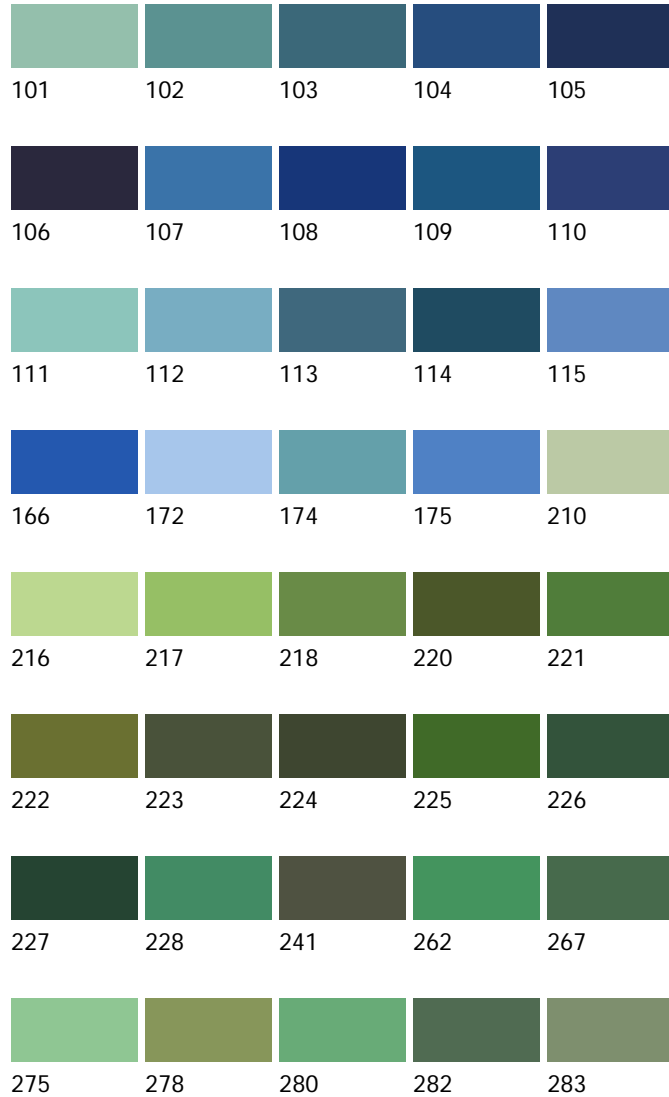

RAL and BS British standard paint spraying colour chart

These paint colours are only for guidance and may not be an exact match

These are the most common colours used for powder coating and industrial spraying and available in 4 gloss levels.

Full gloss-semi gloss-egg shell-matt

BS 381C Colours

RAL Colours

BS 4800 Colours

14-E-53 16-C-33 16-C-37 16-D-45 16-E-53

18-B-17 18-B-21 18-B-25 18-B-29 18-C-31

18-C-35 18-C-39 18-D-43 18-E-49 18-E-50

18-E-51 18-E-53 20-C-33 20-C-37 20-C-40

20-D-45 20-E-51 22-B-15 22-B-17 22-C-37

22-D-45 24-C-33 24-C-39 00-E-53 00-E-55